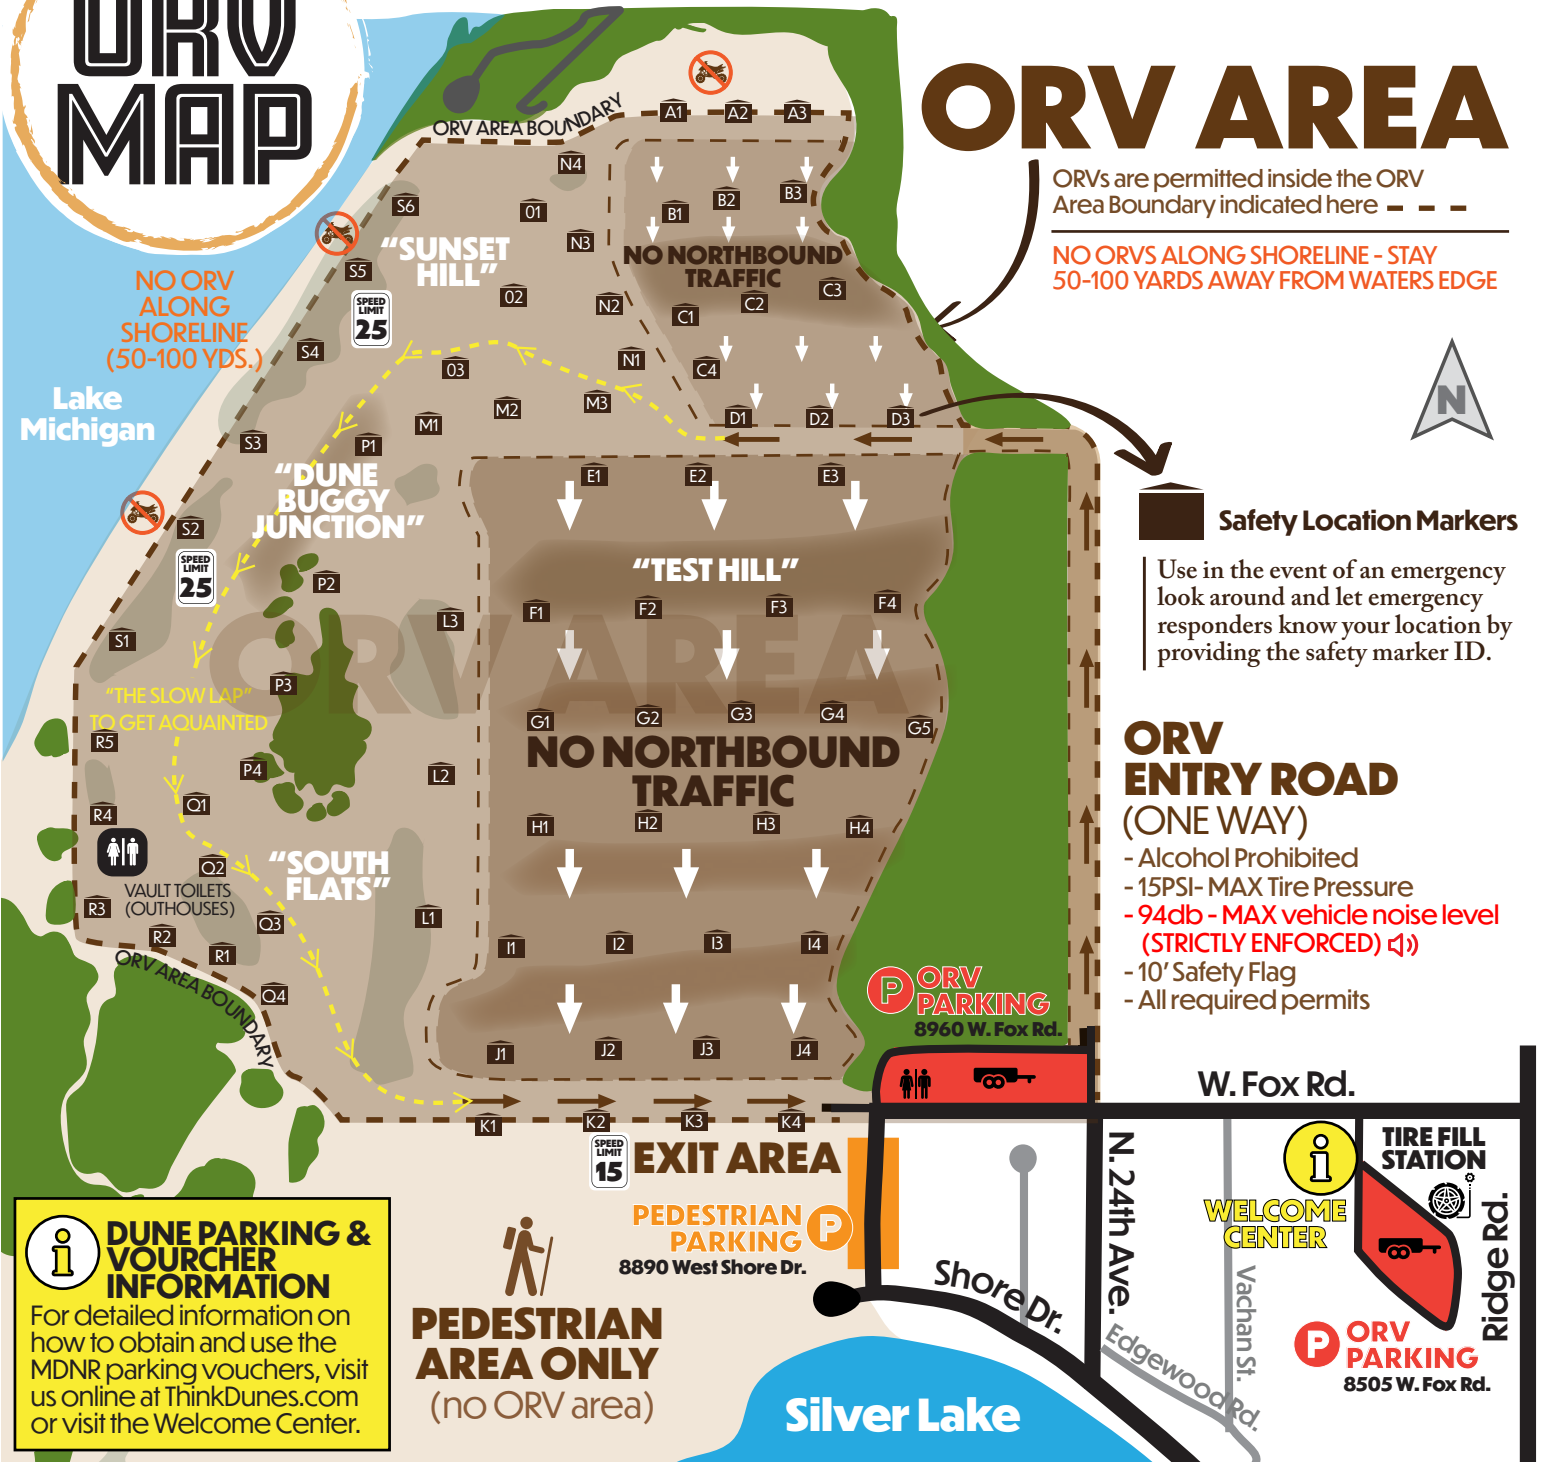

SILVER LAKE SAND DUNES ORV SCRAMBLE AREA MAP

DUNE HOURS

APR. 01	→	APR. 30	SPRING SEASON 9:00am–8:00pm
MAY 01	→	SEPT. 15	PEAK SEASON 9:00am–10:00pm
SEPT. 16	→	OCT. 31	FALL SEASON 9:00am–8:00pm

Please note: You may access the sand dunes up to 1/2 hour before daily closing time.

Dune Vehicle Rentals

Silverback Offroad
1920 N 24th Ave | Mears 231-923-2455
silverbackoffroad.com

Silver Lake Adventures
7870 W Hazel Rd | Mears 231-360-2513
silverlakeadventurerentals.com

Silver Lake Buggy Rentals
8288 W Hazel Rd | Mears 231-873-8833
silverlakebuggys.com

ORV MAP

ORV AREA

ORVs are permitted inside the ORV Area Boundary indicated here - - -

NO ORVS ALONG SHORELINE - STAY 50-100 YARDS AWAY FROM WATERS EDGE

DUNE PARKING & VOUCHER INFORMATION

For detailed information on how to obtain and use the MDNR parking vouchers, visit us online at ThinkDunes.com or visit the Welcome Center.