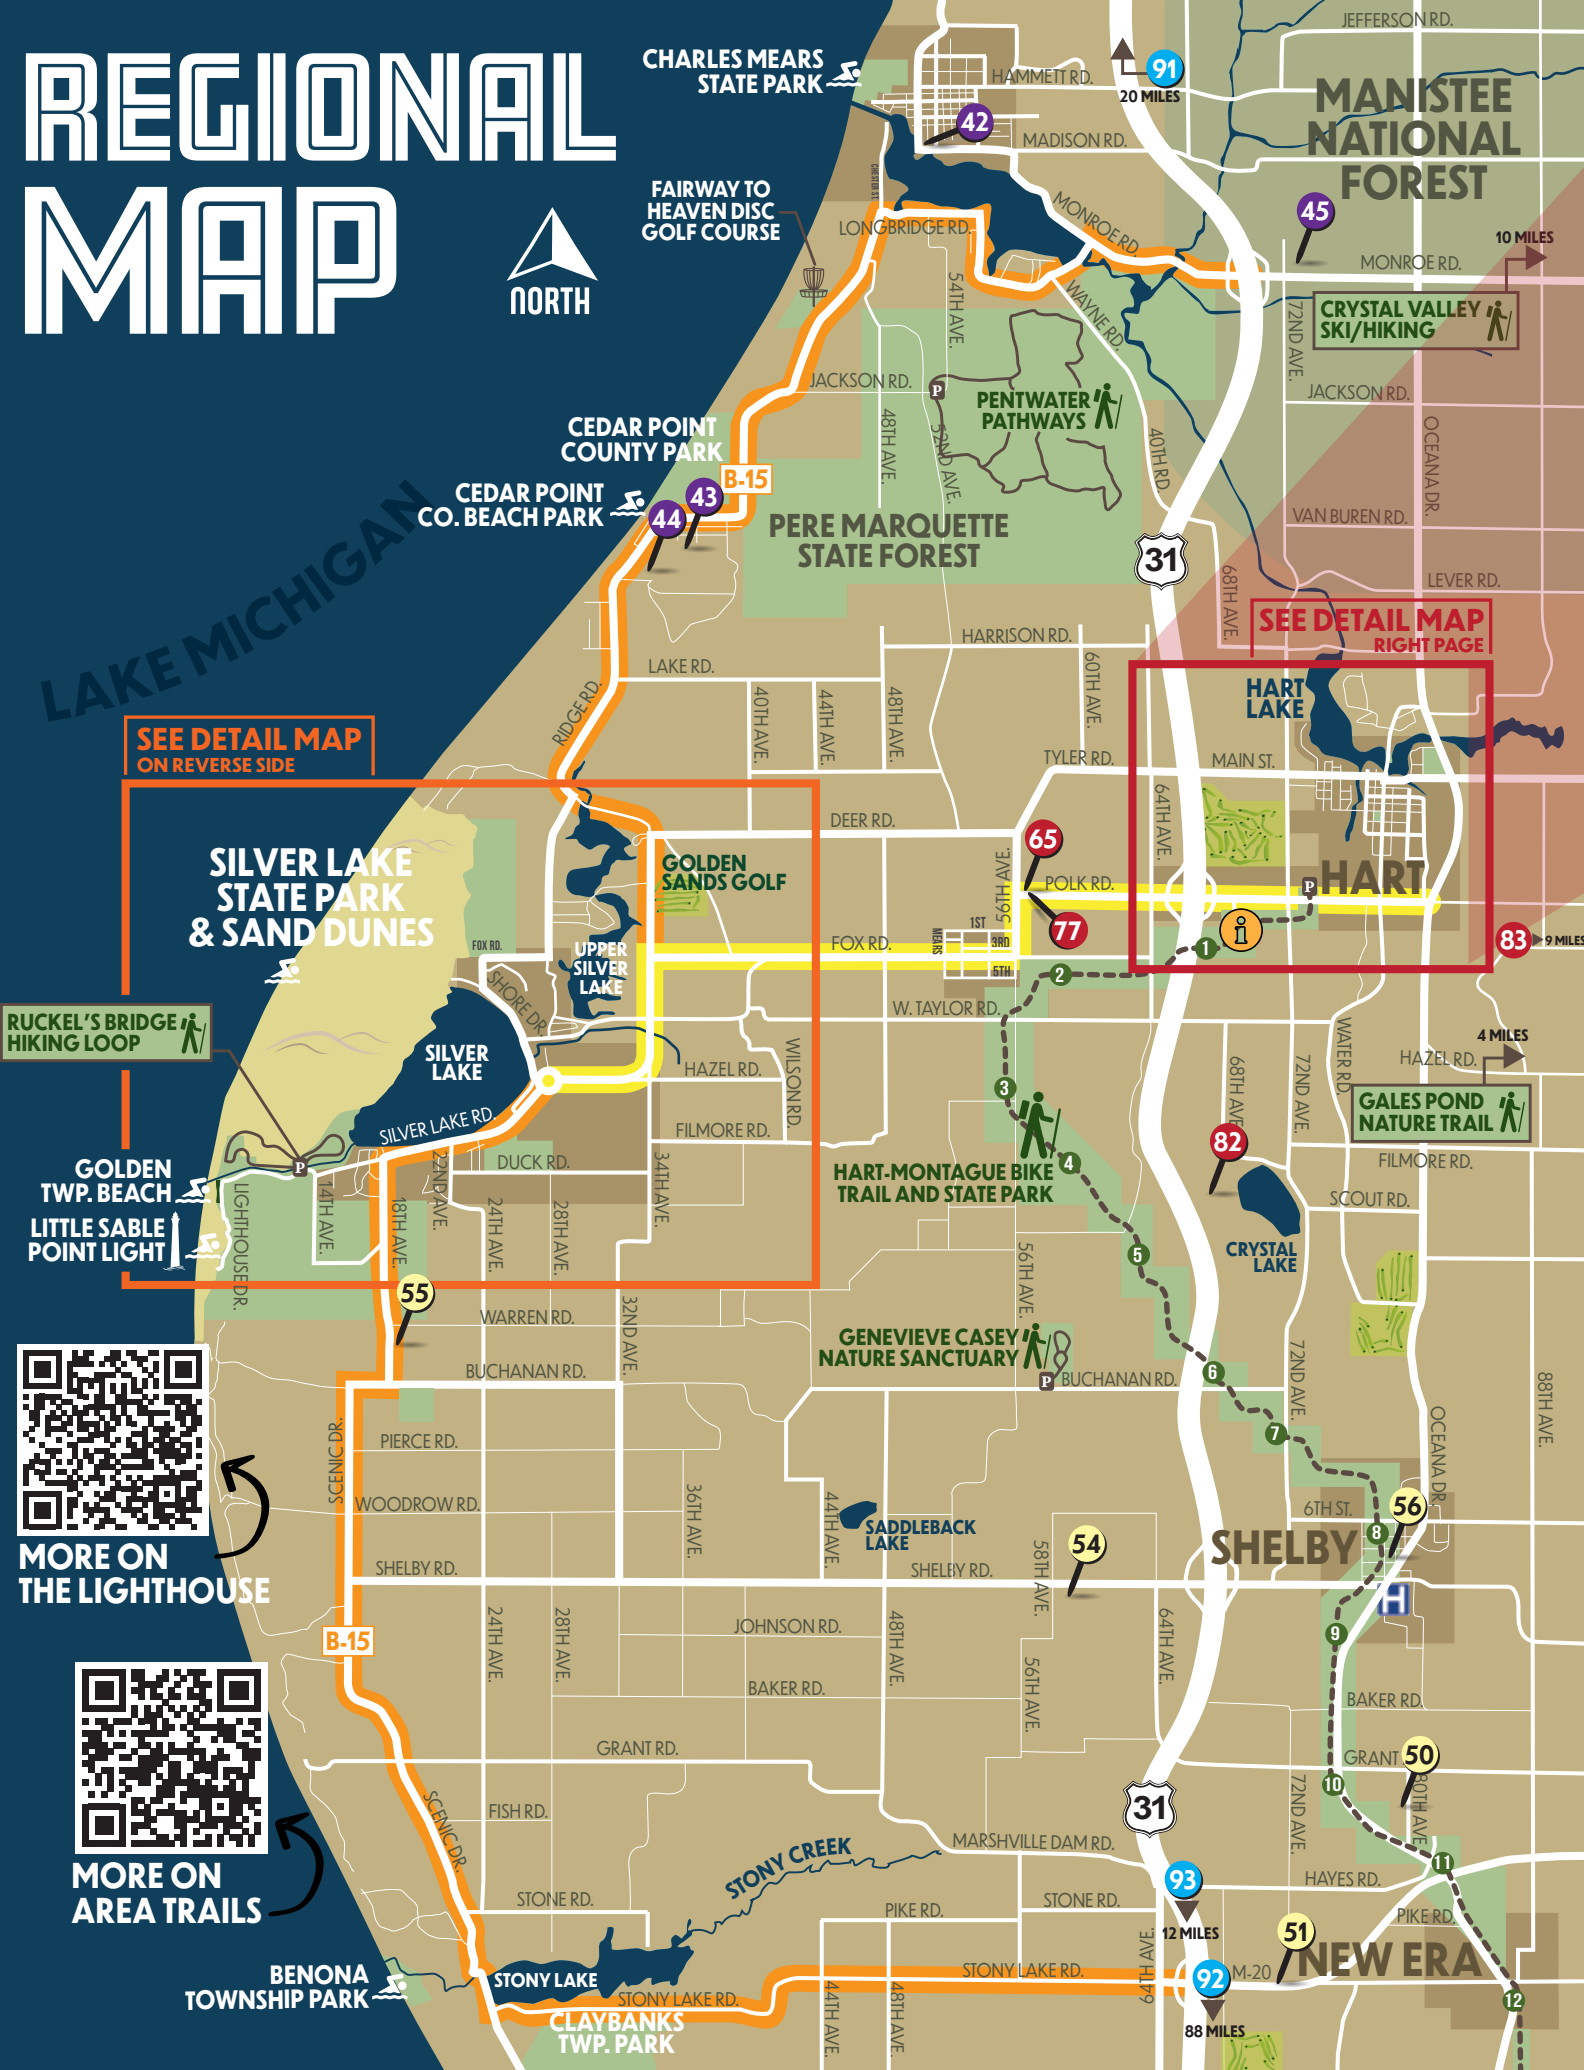

UPCOMING EVENTS

While you are here, check out what's going on in the area all season long!

ORV SCRAMBLE AREA & VEHICLE REQUIREMENTS

Where and how to access the ORV area on the Silver Lake Sand Dunes.

DUNE ACCESS AND PARKING INFORMATION

REGIONAL MAP

SEE DETAIL MAP ON REVERSE SIDE

SILVER LAKE STATE PARK & SAND DUNES

RUCKEL'S BRIDGE HIKING LOOP

GOLDEN TWP. BEACH
LITTLE SABLE POINT LIGHT

MORE ON THE LIGHTHOUSE

MORE ON AREA TRAILS

HART AREA